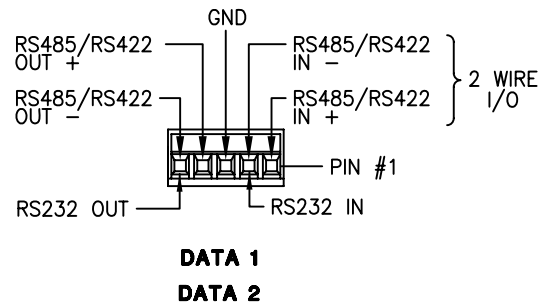

DATA TX/RX INDICATORS:
 GREEN WHEN DATA ACTIVITY
 IS PRESENT. OFF WHEN NO
 DATA ACTIVITY IS PRESENT.

VLI - VIDEO LEVEL INDICATORS:
 OLI - OPTICAL LEVEL INDICATOR:
 SYNC - SYNC INDICATOR:
 INDICATORS ARE GREEN WHEN
 PROPER SIGNALS/LEVELS ARE
 PRESENT. THEY ARE RED WHEN
 SIGNALS ARE MISSING OR AT
 INCORRECT LEVELS.

DATA SWITCH						
1	2	3	4	5	6	ON=DOWN/OFF=UP
OFF	ON	ON	OFF	ON	ON	RS485-4W (FACTORY SHIPPED)
ON	ON	OFF	ON	ON	OFF	RS485-2W
OFF	OFF	ON	OFF	OFF	ON	RS422/MANCHESTER
OFF	OFF	OFF	OFF	OFF	OFF	RS232
DATA CHANNEL 1			DATA CHANNEL 2			

 120 BELMONT DRIVE SOMERSET N.J.	DATE:	02 OCT 08	MT-945 CUSTOMER ASSEMBLY DRAWING					
	ACAD FN.:	MT-945 CC						
	SCALE:	NONE	DWG BY:	BLB/CLQ	DWG. NO.:	SH. OF	REV.:	CHK.: