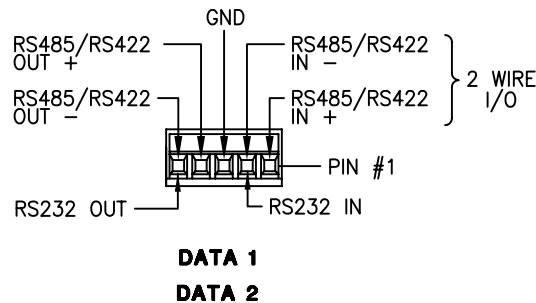

DATA TX/RX INDICATORS:  
 GREEN WHEN DATA ACTIVITY  
 IS PRESENT. OFF WHEN NO  
 DATA ACTIVITY IS PRESENT.

VLI - VIDEO LEVEL INDICATORS:  
 OLI - OPTICAL LEVEL INDICATOR:  
 SYNC - SYNC INDICATOR:  
 INDICATORS ARE GREEN WHEN  
 PROPER SIGNALS/LEVELS ARE  
 PRESENT. THEY ARE RED WHEN  
 SIGNALS ARE MISSING OR AT  
 INCORRECT LEVELS.

DATA SWITCH						
1	2	3	4	5	6	ON=DOWN/OFF=UP
OFF	ON	ON	OFF	ON	ON	RS485-4W (FACTORY SHIPPED)
ON	ON	OFF	ON	ON	OFF	RS485-2W
OFF	OFF	ON	OFF	OFF	ON	RS422/MANCHESTER
OFF	OFF	OFF	OFF	OFF	OFF	RS232
DATA CHANNEL 1			DATA CHANNEL 2			

 120 BELMONT DRIVE SOMERSET N.J.	DATE:	17 NOV 09	MT-945SL CUSTOMER ASSEMBLY DRAWING					
	ACAD FN.:	MT-945SL CC						
	SCALE:	NONE	DWG BY:	BLB/CLQ	DWG. NO.:	SH. OF	REV.:	CHK.: