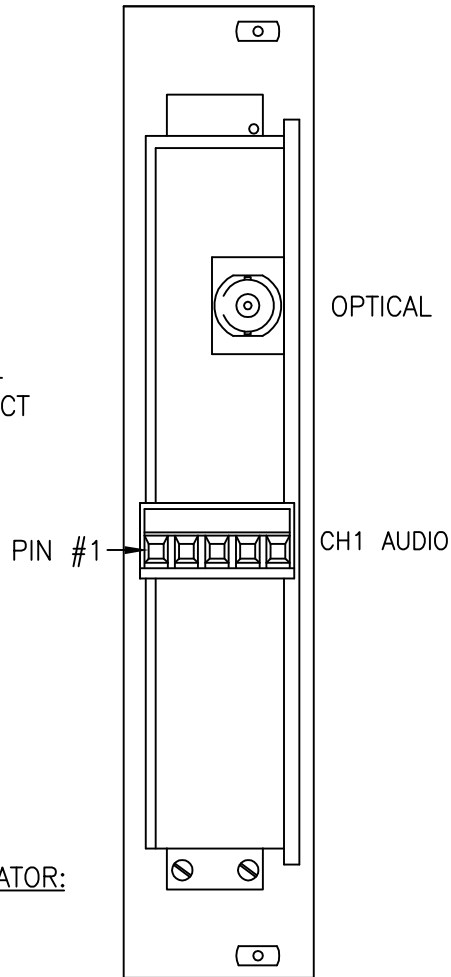

AUDIO TX/RX INDICATORS:
 INDICATOR IS GREEN WHEN PROPER SIGNAL LEVEL IS PRESENT. OFF WHEN SIGNAL MISSING OR AT AN INCORRECT LEVEL.

OLI - OPTICAL LEVEL INDICATOR:
SYNC - SYNC INDICATOR:
 INDICATOR IS GREEN WHEN PROPER SIGNAL/LEVEL IS PRESENT. IT IS RED WHEN SIGNAL IS MISSING OR AT AN INCORRECT LEVEL.