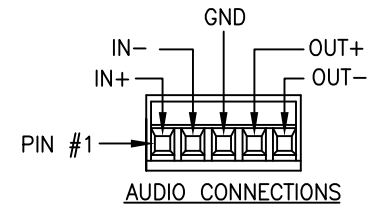

AUDIO TX/RX INDICATORS:
 INDICATOR IS GREEN WHEN PROPER SIGNAL LEVEL IS PRESENT. OFF WHEN SIGNAL MISSING OR AT AN INCORRECT LEVEL.

OLI - OPTICAL LEVEL INDICATOR:
SYNC - SYNC INDICATOR:
 INDICATOR IS GREEN WHEN PROPER SIGNAL/LEVEL IS PRESENT. IT IS RED WHEN SIGNAL IS MISSING OR AT AN INCORRECT LEVEL.