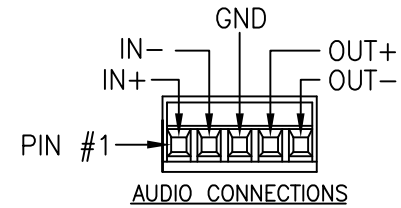

AUDIO TX/RX INDICATORS:
 INDICATOR IS GREEN WHEN PROPER SIGNAL LEVEL IS PRESENT. OFF WHEN SIGNAL MISSING OR AT AN INCORRECT LEVEL.

OLI - OPTICAL LEVEL INDICATOR:
SYNC - SYNC INDICATOR:
 INDICATOR IS GREEN WHEN PROPER SIGNAL/LEVEL IS PRESENT. IT IS RED WHEN SIGNAL IS MISSING OR AT AN INCORRECT LEVEL.

OPTICAL I/O

CH1 AUDIO

 american fibertek 120 BELMONT DRIVE SOMERSET N.J.	DATE: 03 SEPT 14		RT-9P8(SL)		
	ACAD FN.: RT-9P8(SL) CC		CUSTOMER ASSEMBLY DRAWING		
	SCALE: NONE	DWG BY: BLB	DWG. NO.:	SH. OF	REV.: