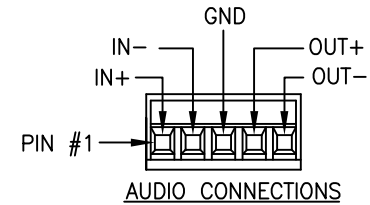

AUDIO TX/RX INDICATORS:
 INDICATOR IS GREEN WHEN PROPER SIGNAL LEVEL IS PRESENT. OFF WHEN SIGNAL MISSING OR AT AN INCORRECT LEVEL.

OLI - OPTICAL LEVEL INDICATOR:
SYNC - SYNC INDICATOR:
 INDICATOR IS GREEN WHEN PROPER SIGNAL/LEVEL IS PRESENT. IT IS RED WHEN SIGNAL IS MISSING OR AT AN INCORRECT LEVEL.

FIBER I/O

CH1 AUDIO

CH2 AUDIO

PIN #1

SWITCH NOT USED

AUDIO CONNECTIONS

 afi american fibertek 120 BELMONT DRIVE SOMERSET N.J.	DATE: 04 APR 13		RR-9P88(SL)		
	ACAD FN.: RR-9P88(SL) CC		CUSTOMER ASSEMBLY DRAWING		
	SCALE: NONE	DWG BY: BLB	DWG. NO.:	SH. OF	REV.: