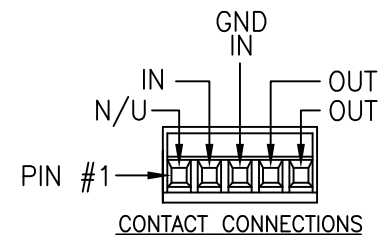

AUDIO TX/RX INDICATORS:  
INDICATOR IS GREEN WHEN PROPER SIGNAL LEVEL IS PRESENT. OFF WHEN SIGNAL MISSING OR AT AN INCORRECT LEVEL.

CONTACT TX/RX INDICATOR:  
INDICATOR IS GREEN WHEN CONTACT IS CLOSED. OFF WHEN CONTACT IS OPEN.

OLI – OPTICAL LEVEL INDICATOR:  
SYNC – SYNC INDICATOR:  
INDICATOR IS GREEN WHEN PROPER SIGNAL/LEVEL IS PRESENT. IT IS RED WHEN SIGNAL IS MISSING OR AT AN INCORRECT LEVEL.

OPTICAL I/O

CH1 AUDIO

CH2 CONTACT