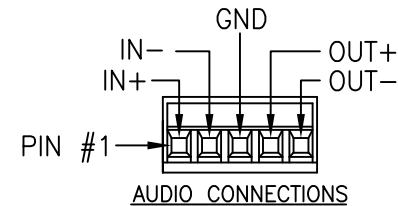

AUDIO TX/RX INDICATORS:  
INDICATOR IS GREEN WHEN PROPER SIGNAL LEVEL IS PRESENT. OFF WHEN SIGNAL MISSING OR AT AN INCORRECT LEVEL.

CONTACT TX/RX INDICATOR:  
INDICATOR IS GREEN WHEN CONTACT IS CLOSED. OFF WHEN CONTACT IS OPEN.

OLI – OPTICAL LEVEL INDICATOR:  
SYNC – SYNC INDICATOR:  
INDICATOR IS GREEN WHEN PROPER SIGNAL/LEVEL IS PRESENT. IT IS RED WHEN SIGNAL IS MISSING OR AT AN INCORRECT LEVEL.

OPTICAL I/O

CH1 AUDIO

CH2 CONTACT