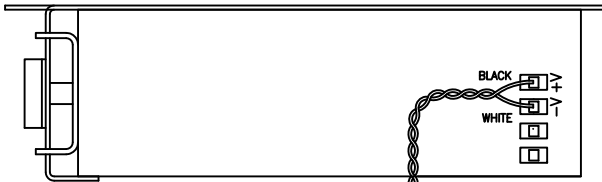

SIDE VIEW

FRONT VIEW

SIDE VIEW

DC CABLE  
RECOMMENDED WIRE GAUGE:  
18AWG STRANDED  
(NOT PROVIDED WITH  
POWER SUPPLY)

BLACK WHITE  
(PROVIDED ON MODULE)

CONNECT TO 48Vdc  
ON MODULE

LINE CORD  
(PROVIDED WITH POWER SUPPLY)  
PREPARE LINE CORD AND  
CONNECT AS SHOWN