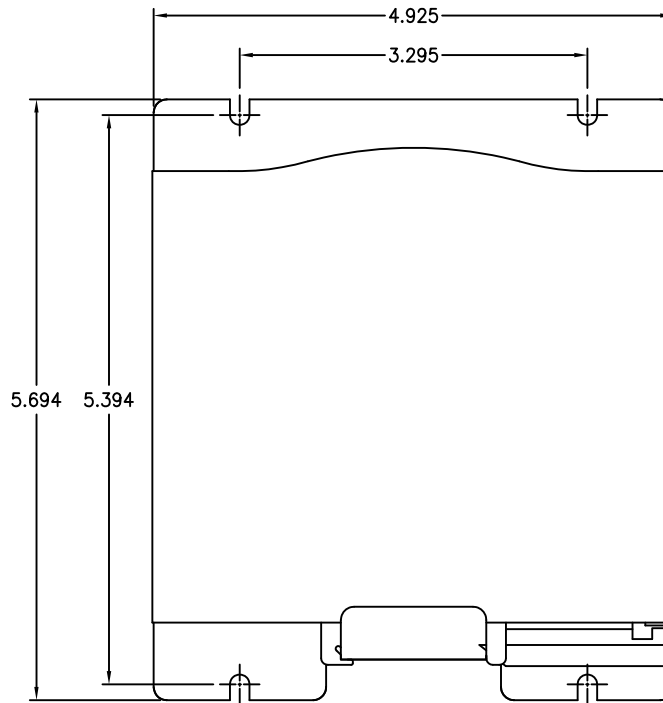

SIDE VIEW

FRONT VIEW

SIDE VIEW

DC CABLE  
RECOMMENDED WIRE GAUGE:  
18AWG STRANDED  
(NOT PROVIDED WITH  
POWER SUPPLY)

BLACK WHITE  
(PROVIDED ON MODULE)

CONNECT TO 48Vdc  
ON MODULE

LINE CORD  
(PROVIDED WITH POWER SUPPLY)  
PREPARE LINE CORD AND  
CONNECT AS SHOWN

POWER SUPPLY SPECIFICATIONS		
INPUT VOLTAGE RANGE	88-264	VAC
INPUT FREQUENCY RANGE	47-63	Hz
OUTPUT VOLTAGE	48	VDC
OUTPUT CURRENT RANGE	0-2.5	AMPS
OUTPUT POWER	120 @ 25C 90 @ 75C	WATTS
DC OK CONTACT OPENS WHEN OUTPUT VOLTAGE IS NOT PRESENT	30V/1A	

Dimensions in inches

 120 BELMONT DRIVE SOMERSET N.J.	DATE: 12 FEB 2013	PS-48120-UK POWER SUPPLY ASSY		
	ACAD FN.: PS-48120-UK CC			
SCALE: NONE	DWG BY: JPK	DWG. NO.:	REV.:	CHK.:
		SH. 1 OF 1		