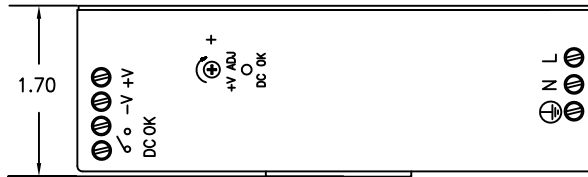

SIDE VIEW

FRONT VIEW

SIDE VIEW

DC CABLE  
RECOMMENDED WIRE GAUGE:  
18AWG STRANDED  
(NOT PROVIDED WITH  
POWER SUPPLY)

BLACK WHITE  
(PROVIDED ON MODULE)

CONNECT TO 48Vdc  
ON MODULE

LINE CORD  
(PROVIDED WITH POWER SUPPLY)  
PREPARE LINE CORD AND  
CONNECT AS SHOWN