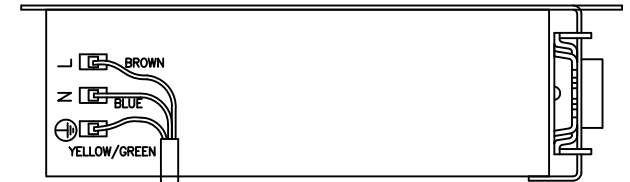

SIDE VIEW

FRONT VIEW

SIDE VIEW

DC CABLE  
RECOMMENDED WIRE GAUGE:  
18AWG STRANDED  
(NOT PROVIDED WITH  
POWER SUPPLY)

BLACK WHITE  
(PROVIDED ON MODULE)

CONNECT TO 48Vdc  
ON MODULE

LINE CORD  
(PROVIDED WITH POWER SUPPLY)  
PREPARE LINE CORD AND  
CONNECT AS SHOWN

POWER SUPPLY SPECIFICATIONS		
INPUT VOLTAGE RANGE	88-264	VAC
INPUT FREQUENCY RANGE	47-63	Hz
OUTPUT VOLTAGE	48	VDC
OUTPUT CURRENT RANGE	0-2.5	AMPS
OUTPUT POWER	120 @ 25C 90 @ 75C	WATTS
DC OK CONTACT OPENS WHEN OUTPUT VOLTAGE IS NOT PRESENT	30V/1A	